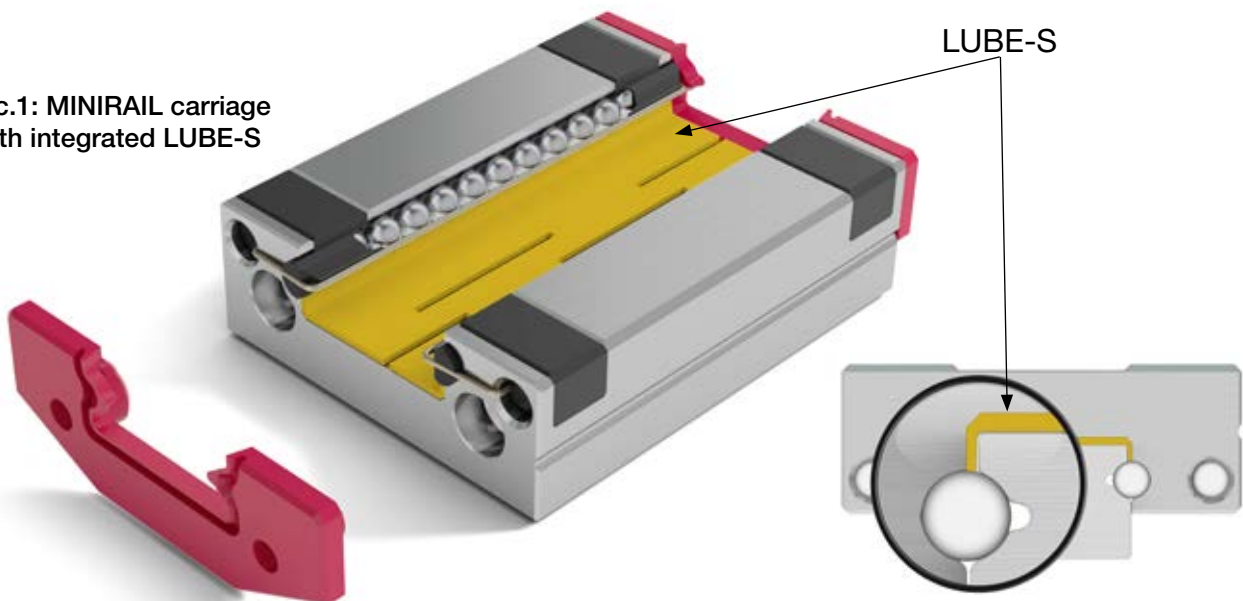

LONG-TERM LUBRICATION LUBE-S

Integrated LUBE-S long-term lubrication unit for SCHNEEBERGER MINIRAIL miniature linear guideway

MINIRAIL, the profiled miniature guideway can be equipped at any time with the optional LUBE-S, the new, unique, integrated long-term lubricator from SCHNEEBERGER.

The cleverly designed, U-shaped LUBE-S long-term lubricator is a lubricant reservoir that utilises the capillary effect to dispense stored

lubricant by tangential contact, in all possible installation orientations, at a controlled rate directly to the ball rolling elements. The LUBE-S unit is fitted on the inside of the MINIRAIL carriage, enabling it to lubricate all balls that are directly under load. LUBE-S ensures proper lubrication even in short-stroke applications.

pic.1: MINIRAIL carriage with integrated LUBE-S

pic.2: LUBE-S with ball contact (Detail: ball contact)

Benefits of the LUBE-S long-term lubrication unit:

- No maintenance necessary up to a running distance of 20,000 km under normal ambient conditions.
- The integrated LUBE-S does not enlarge the installation footprint of the MINIRAIL miniature guide rail, so there is no impairment of travel paths.
- Optimal lubrication for all short-stroke applications.
- LUBE-S preserves the full scope of running characteristics, displacement forces and lifetime.
- Optimal, minimal lubricant usage for low environmental impact.
- LUBE-S is easily replaceable.